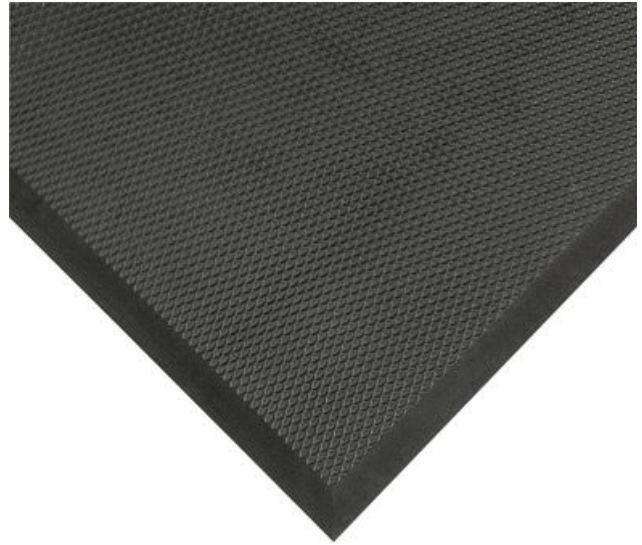

Ergonomic, Anti-fatigue & Safety Matting - Dry Areas Standalone Matting 425 Posture Mat Classic™

Exceptionally soft and comfortable anti-fatigue mats for standing workers in primarily static positions with limited lateral movement making it ideal for sit-stand desks and individual standing workstations.

- The rebound of the foam results in an energizing bounce effect
- Made from a durable closed-cell foam that is reputed for its ultimate comfort
- All four sides have bevelled edges to minimize tripping hazards

Recommended use

- Wet/Dry and Oily Areas
- Ideal for stationary standing workstations, sit-stand desks, packing stations, office environments, reception areas, wait stations, service counters, cashiers
- Medium duty

Colors:

- Black

Sizes:

- 51cm x 60cm
- 60cm x 177cm
- 91cm x 102cm
- 91cm x 152cm

WEAR RESISTANCE

SLIP RESISTANCE

ANTI-FATIGUE