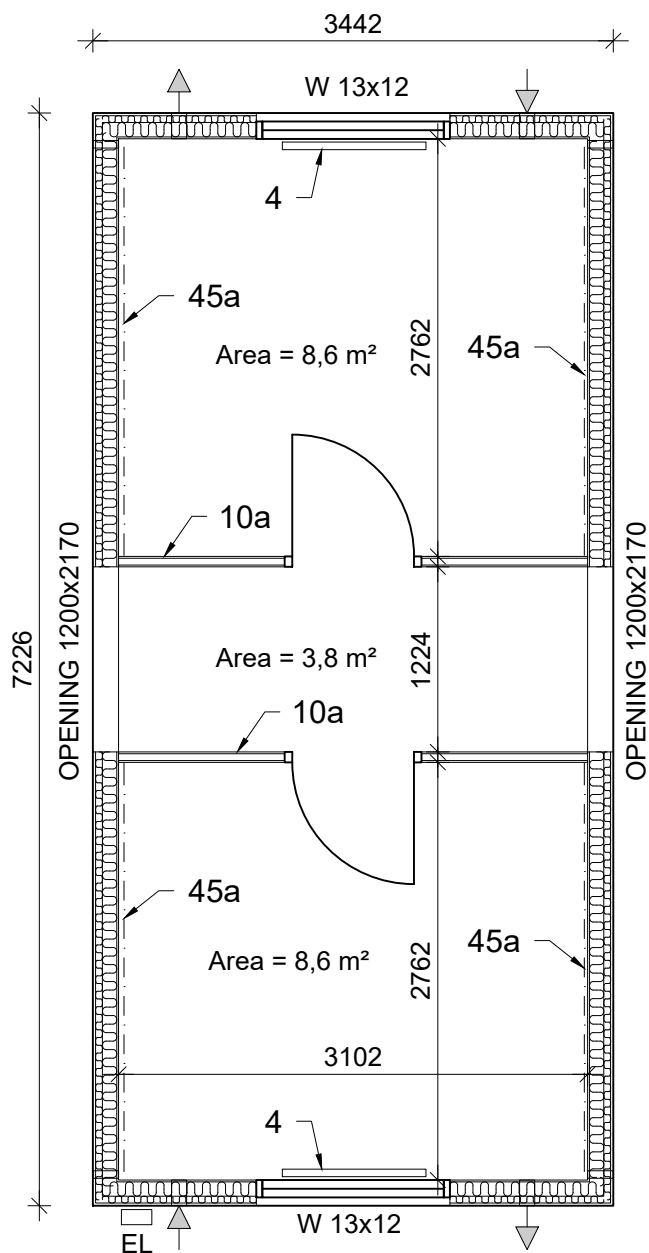

- Wall finish: chipboard
- Room height 2400 mm
- Area = 21,3 m<sup>2</sup>
- Weight: 4500 kg

INCLUDED		
Pos.	Option	Pcs
3c	Window blinds	2
4	Radiator Ensto 1500 W	2
10a	Partition wall	2
45a	Elfa top track, white (2700 mm)	4

Number of optional items chosen on the order sheet

OPTIONAL		
Pos.	Option	
1	Ventilation aggregate Mitsubishi VL-100 E	
2c	Window steel bars	
7	YSO170 Exterior door plate M9x21	
9	YSO190 Heat controlling switch	
53	YFO150 Wall element for the opening 1200 x 2170 with door frame	

**RAMIRENT**

Module:

**FFA12**

Scale:

**1:50**