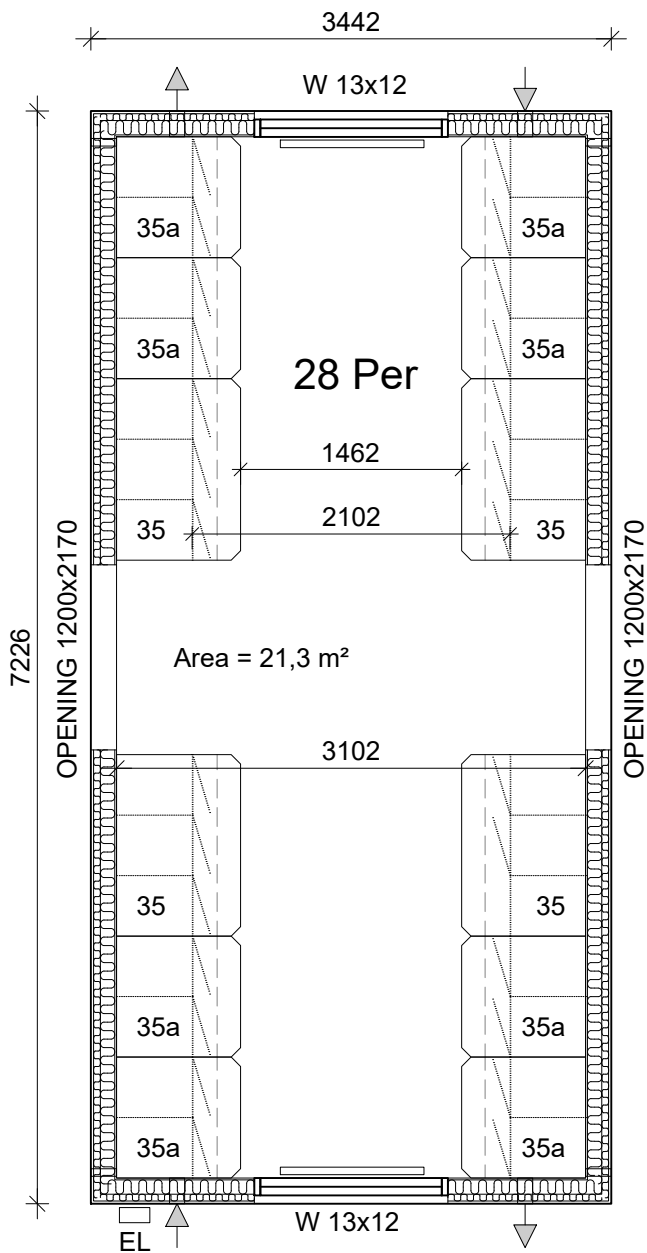

- Wall finish: chipboard
- Room height 2400 mm
- Area = 21,3 m²

INCLUDED		
Pos.	Option	Pcs
3c	Window blinds	2
4	Radiator Ensto 1500 W	2
35	Wardrobes for 3 persons + sitting bench	4
35a	Wardrobes for 2 persons + sitting bench	8

Number of optional items chosen on the order sheet

OPTIONAL		
Pos.	Option	
1	Ventilation aggregate Mitsubishi VL-100 E	
2c	Window steel bars	
7	YSO170 Exterior door plate M9x21	
9	YSO190 Heat controlling switch	
53	YFO150 Wall element for the opening 1200 x 2170 with door frame	

RAMIRENT

Module:

FFA50

Scale:

1:50