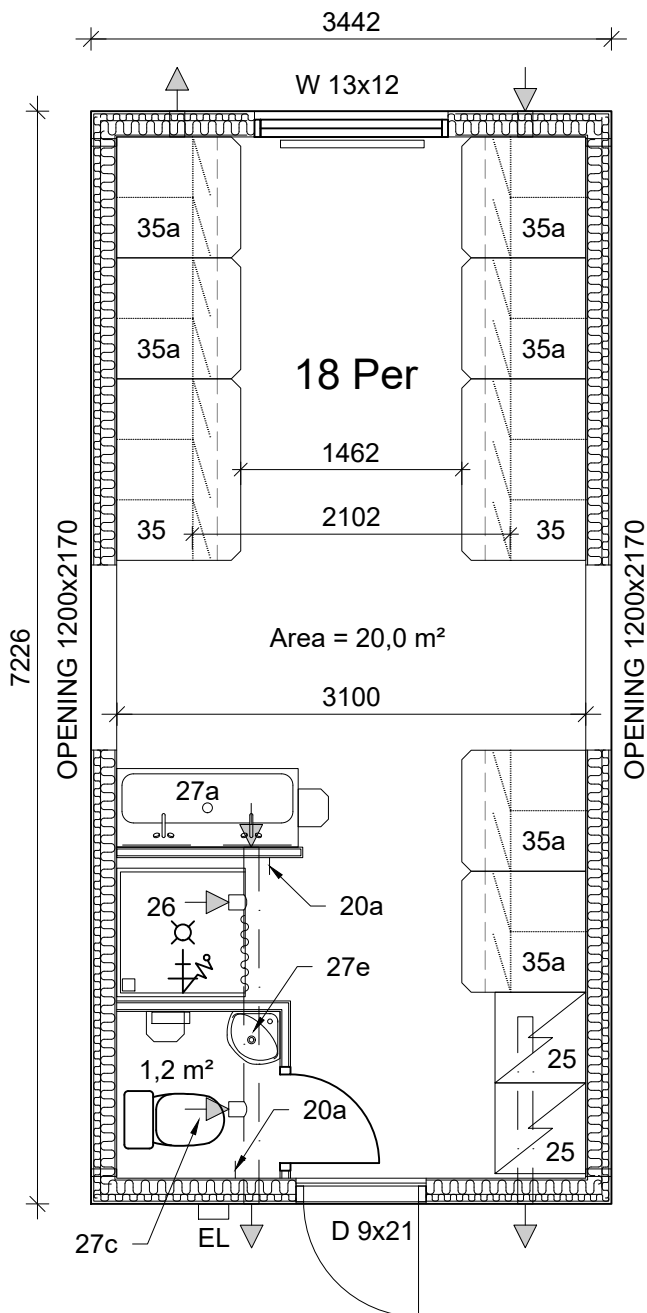

- Wall finish: chipboard
- Room height 2400 mm
- Area = 21,3 m²
- Weight: 5200 kg

INCLUDED		
Pos.	Option	Pcs
3c	Window blinds	1
4	Radiator Ensto 1500 W	1
4a	Radiator Ensto mini 1000 W, 235x1121	1
4c	Radiator Ensto 250 W, 380x451	1
20a	Metal double-hook	2
25	Drying machine	2
26	Shower cabin	1
27a	Washing corner: Sink 100L, 2 mirrors, 1 light trash bin, box for hand drying paper	1
27c	Toilet set: 1 WC-paper holder, 1 toilet seat	1
27e	Washing set: 1 Sink, 1 mirror, 1 light trash bin, 1 box for hand drying paper	1
32	Water boiler Nibe Eminent-E 100	1
35	Wardrobes for 3 persons + sitting bench	2
35a	Wardrobes for 2 persons + sitting bench	6

Number of optional items chosen on the order sheet

OPTIONAL		
Pos.	Option	
2c	Window steel bars	
7	YSO170 Exterior door plate M9x21	
9	YSO190 Heat controlling switch	
52	YSO590 Door latch	
53	YFO150 Wall element for the opening 1200 x 2170 with door frame	<input type="checkbox"/> FRAME M9x21 <input type="checkbox"/>

RAMIRENT

Module:

FFA51

Scale:

1:50