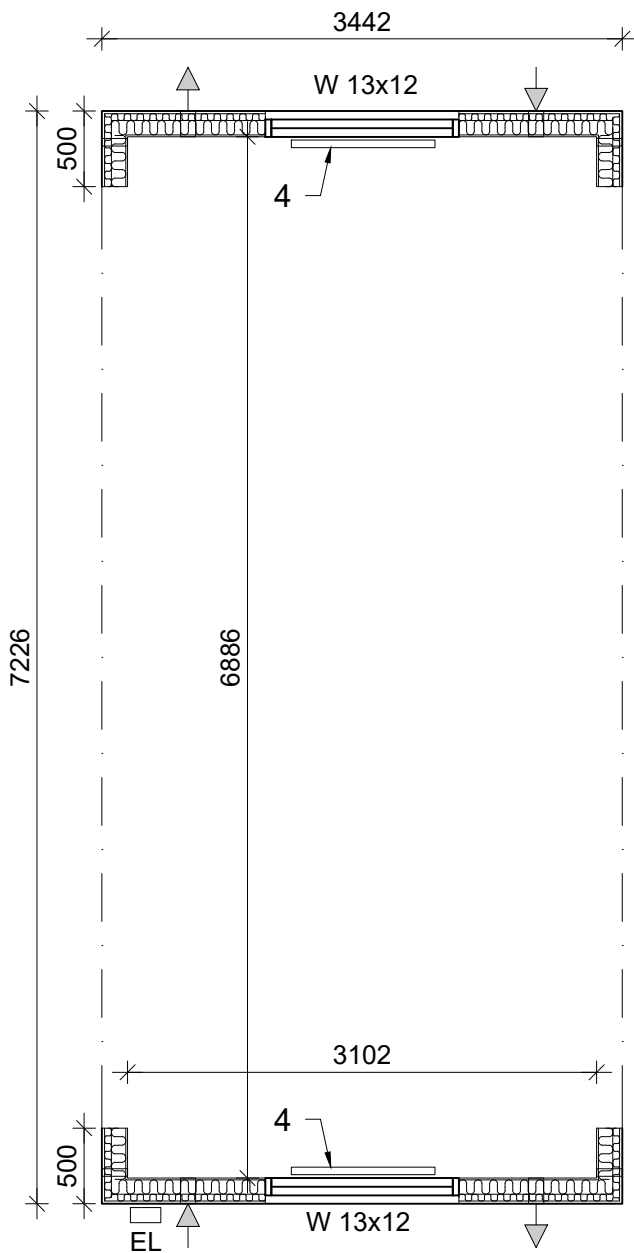

- Wall finish: chipboard
- Room height 2400 mm
- Area = 23,5 m²

INCLUDED		
Pos.	Option	Pcs
3c	Window blinds	2
4	Radiator Ensto 1500 W	2

Number of optional items chosen on the order sheet

OPTIONAL		
Pos.	Option	
1	Ventilation aggregate Mitsubishi VL-100 E	
2c	Window steel bars	
9	YSO190 Heat controlling switch	

RAMIRENT

Module:
FFA20

Scale:
1:50