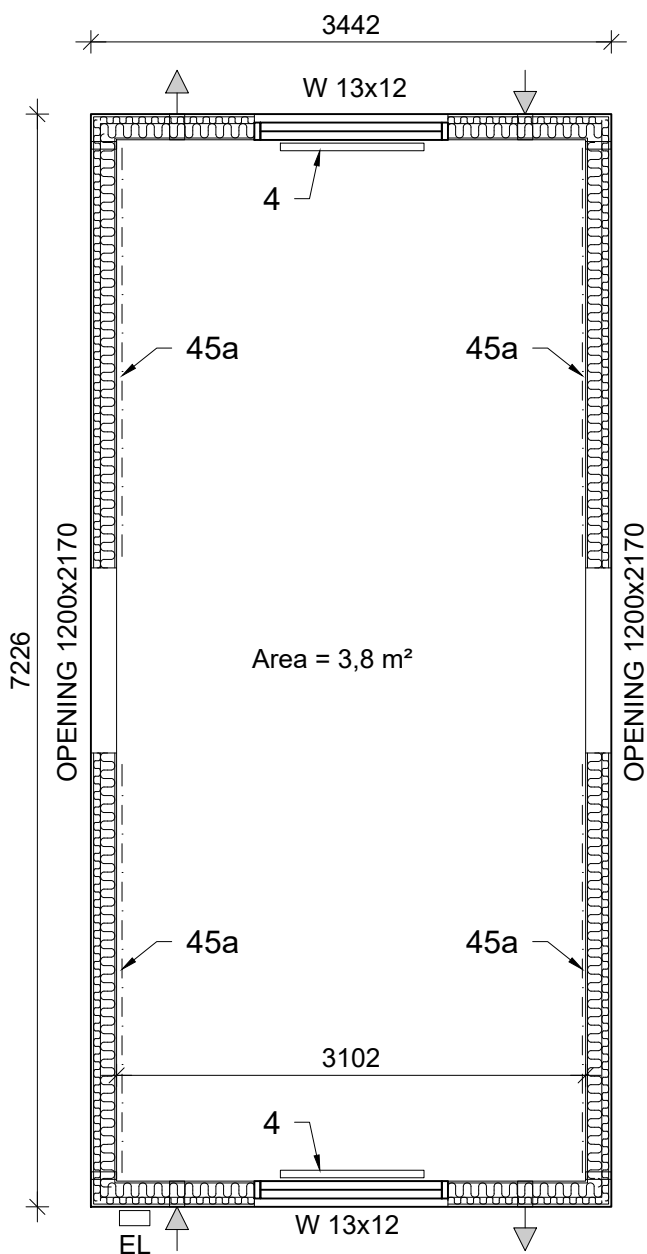

- Wall finish: chipboard
- Room height 2400 mm
- Area = 21,3 m²

INCLUDED		
Pos.	Option	Pcs
3c	Window blinds	2
4	Radiator Ensto 1500 W	2
45a	Elfa top track, white (2700 mm)	4

Number of optional items chosen on the order sheet

OPTIONAL		
Pos.	Option	
1	Ventilation aggregate Mitsubishi VL-100 E	
2c	Window steel bars	
7	YSO170 Exterior door plate M9x21	
9	YSO190 Heat controlling switch	
53	YFO150 Wall element for the opening 1200 x 2170 with door frame	

RAMIRENT

Module:
FFA10

Scale:
1:50