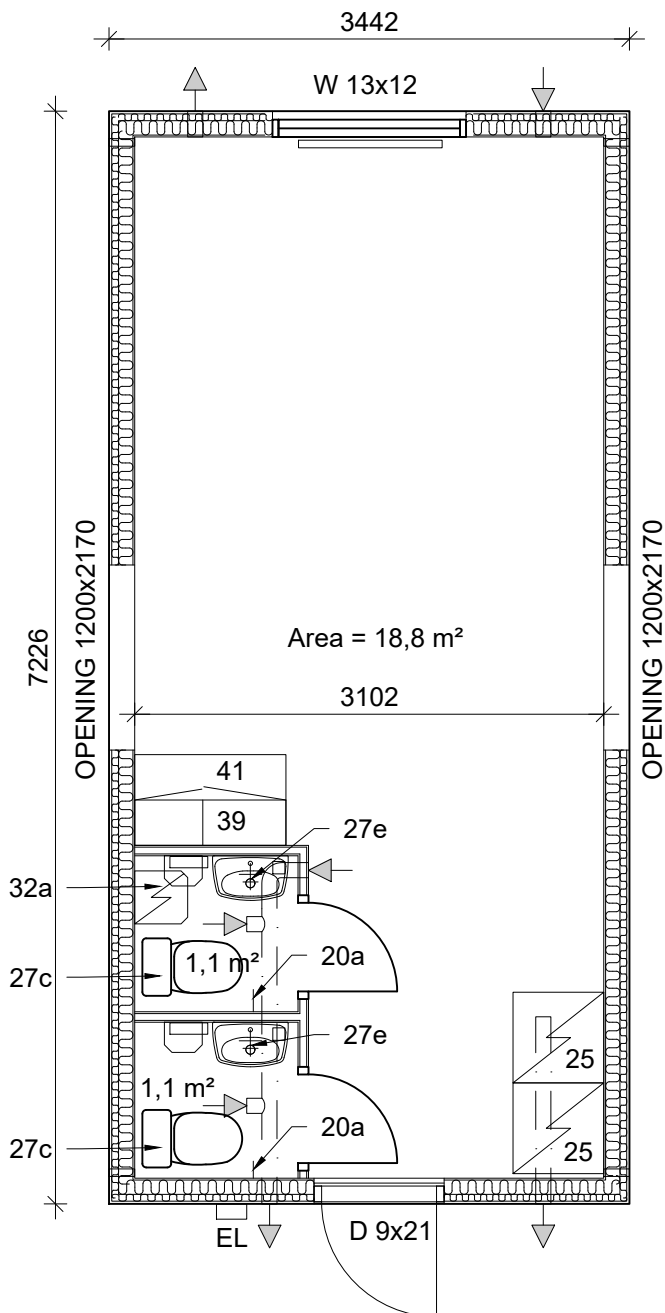

- Wall finish: chipboard
- Room height 2400 mm
- Area = 21,3 m<sup>2</sup>

INCLUDED		
Pos.	Option	Pcs
3c	Window blinds	1
4	Radiator Ensto 1500 W	1
4c	Radiator Ensto 250 W, 380x451	2
4e	Radiator Ensto 750 W, 380x719	1
20a	Metal double-hook	2
25	Drying machine	2
27c	Toilet set: 1 WC-paper holder, 1 toilet seat	2
27e	Washing set: 1 Sink, 1 mirror, 1 light trash bin, 1 box for hand drying paper	2
32a	Water boiler 35L	1
39	Kitchenett cupboards on the wall	2
41	Minikitchen with fridge and sink	1

Number of optional items chosen on the order sheet

OPTIONAL		
Pos.	Option	
1	Ventilation aggregate Mitsubishi VL-100 E	
2c	Window steel bars	
7	YSO170 Exterior door plate M9x21	
9	YSO190 Heat controlling switch	
24	Microwave oven	
52	YSO590 Door latch	
53	YFO150 Wall element for the opening 1200 x 2170 with door frame	

**RAMIRENT**

Module:  
**FFA33**

Scale:  
**1:50**