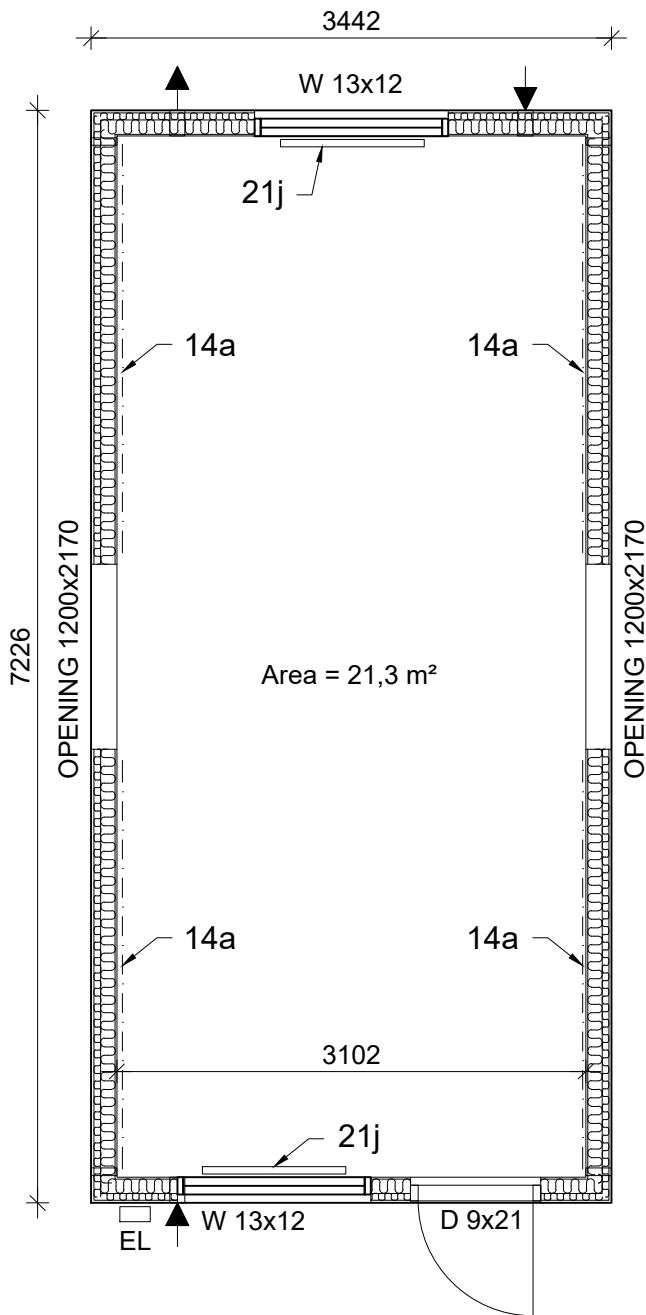

- Wall finish: chipboard
- Room height 2400 mm
- Area = 21,3 m<sup>2</sup>

### INCLUDED

Pos.	Option	Pcs
14a	Elfa top track, white (2700 mm)	4
21j	Radiator Ensto 1500 W	2
73a	YSO170 Exterior door plate M9x21	1
76a	Window blinds	2
76c	Window steel bars	2

Number of optional items chosen on the order sheet

**RAMIRENT**

Module:  
**FFA13**

Scale:  
**1:50**