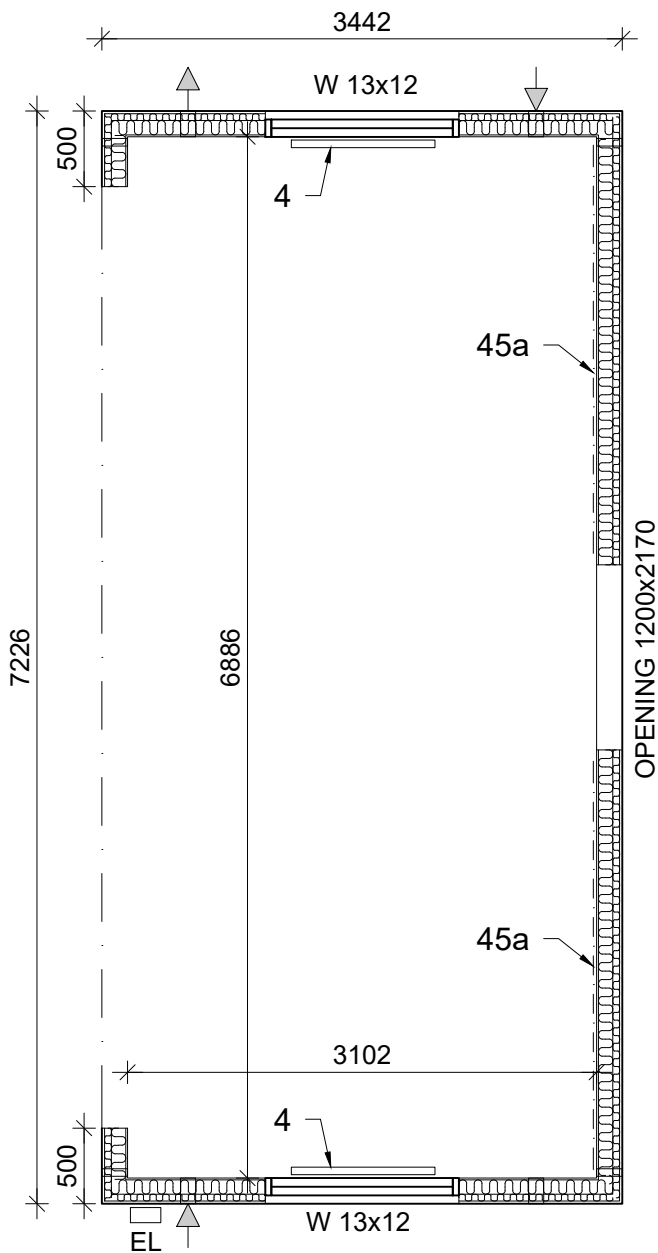

- Wall finish: chipboard
- Room height 2400 mm
- Area = 22,4 m<sup>2</sup>

INCLUDED		
Pos.	Option	Pcs
3c	Window blinds	2
4	Radiator Ensto 1500 W	2
45a	Elfa top track, white (2700 mm)	2

Number of optional items chosen on the order sheet

**RAMIRENT**

Module:  
**FFA21**

Scale:  
**1:50**