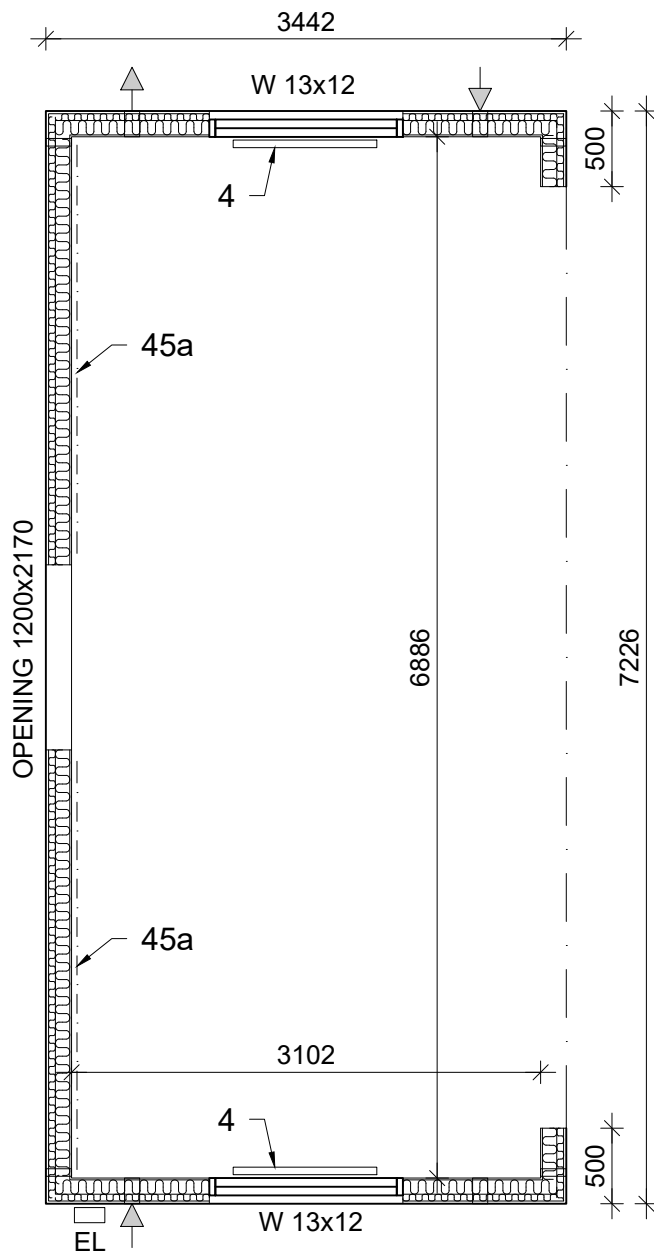

- Wall finish: chipboard
- Room height 2400 mm
- Area = 22,4 m²

INCLUDED		
Pos.	Option	Pcs
3c	Window blinds	2
4	Radiator Ensto 1500 W	2
45a	Elfa top track, white (2700 mm)	2

Number of optional items chosen on the order sheet

RAMIRENT

Module:
FFA22

Scale:
1:50