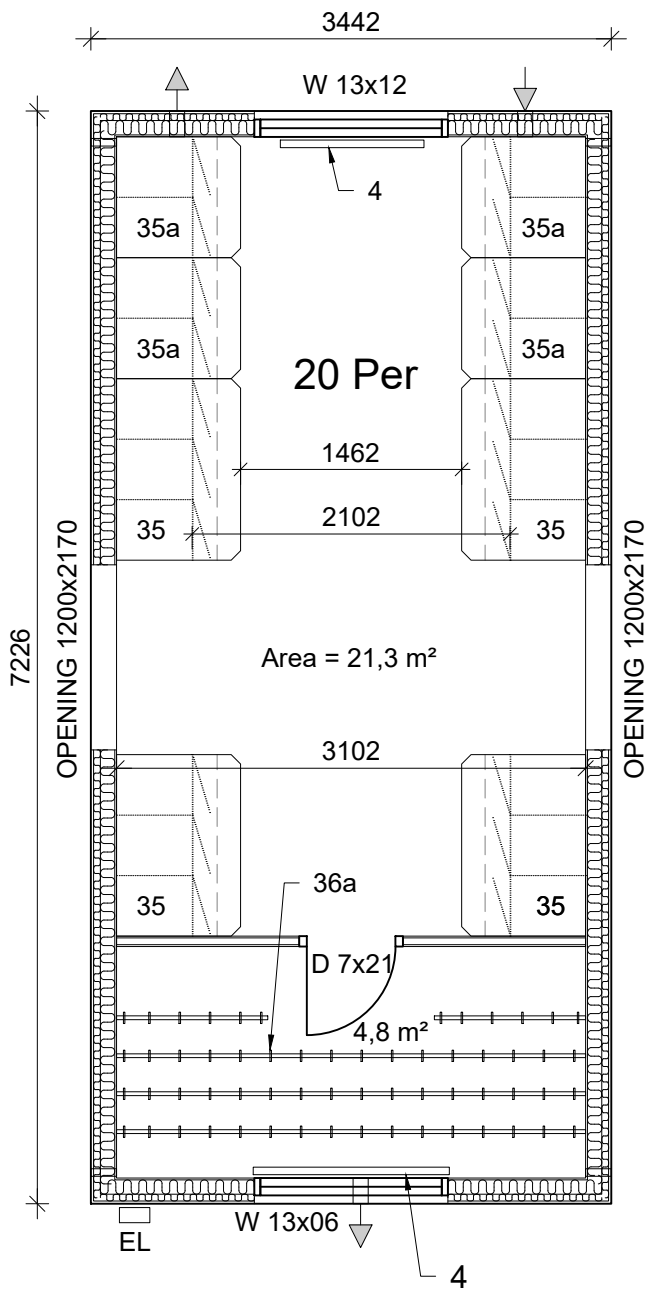

- Wall finish: chipboard
- Room height 2400 mm
- Area = 21,3 m<sup>2</sup>

INCLUDED		
Pos.	Option	Pcs
3c	Window blinds	1
4	Radiator Ensto 1500 W	2
35	Wardrobes for 3 persons + sitting bench	4
35a	Wardrobes for 2 persons + sitting bench	4
36b	Drying room set: clothhangers	1

Number of optional items chosen on the order sheet

OPTIONAL		
Pos.	Option	
1	Ventilation aggregate Mitsubishi VL-100 E	
2c	Window steel bars	
7	YSO170 Exterior door plate M9x21	
9	YSO190 Heat controlling switch	
53	YFO150 Wall element for the opening 1200 x 2170 with door frame	

□ FRAME M9x21 □

**RAMIRENT**

Module:  
**FFA52**

Scale:  
**1:50**