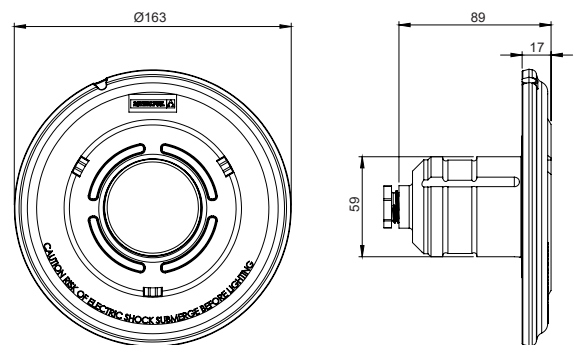

TECHNICAL SPECIFICATIONS

VOLTAGE:	12 V AC (24 V DC in DMX version)
FREQUENCY:	50/60 Hz
SERVICE LIFE:	L70-50,000 h
MAX. WATER TEMPERATURE:	40 °C
MAX. INSTALLATION DEPTH:	2 m
MAXIMUM WATER TREATMENT VALUES:	Chlorine: 2 mg/l Bromine: 5 mg/l Salt chlorinator (NaCl): 6 g/l Pool water pH: 7.2 and 7.6
CABLE	2.5 m. H07RN-F 2 x 1 mm ²
MATERIALS:	Chrome-plated brass body ABS/AISI 316 stainless steel
COMPATIBLE ACCESSORIES/NICHES:	06967, 00369, 49828
Faceplate available in:	Beige: 04582-0500CL090 Light gray: 04582-0500CL129 Anthracite: 04582-0500CL144

* measurements in mm.

	52128	52129	52134	52134WW	52135	52135WW	52140	52141
FACEPLATE MATERIAL	ABS	AISI 316	ABS	ABS	AISI 316	AISI 316	ABS	AISI 316
TYPE OF LIGHT	RGB 	RGB 	WHITE	WARM WHITE	WHITE	WARM WHITE	RGB DMX	RGB DMX
POWER	4 W	4 W	4 W	4 W	4 W	4 W	4 W	4 W
CONSUMPTION	7 VA	7 VA	6 VA	6 VA	6 VA	6 VA	4 VA	4 VA
LUMINOUS FLUX	186 lm	186 lm	315 lm	315 lm	315 lm	315 lm	186 lm	186 lm
VOLTAGE	12 V AC	12 V AC	12 V AC	12 V AC	12 V AC	12 V AC	24 V DC	24 V DC
COLOR TEMP.	-	-	5,700 K	3,000 K	5,700 K	3,000 K	-	-
CRI >	-	-	70	80	70	80	-	-
LUMINOUS EFFICIENCY	46.5 lm/W	46.5 lm/W	78.75 lm/W	78.75 lm/W	78.75 lm/W	78.75 lm/W	46.5 lm/W	46.5 lm/W
FLUX ANGLE	35°	35°	35°	35°	35°	35°	35°	35°
LENS	Wide	Wide	Wide	Wide	Wide	Wide	Wide	Wide
THERMAL PROTECTION	Flasher	Flasher	No	No	No	No	Self-regulation	Self-regulation
ENERGY CLASS As per UE 2019/2015								
INSTALLATION IN SALT WATER	No	No	No	No	No	No	No	No
COMPATIBLE CONTROL SYSTEMS	32458, 27818, 41988, 59131, 57434	32458, 27818, 41988, 59131, 57434	ON/OFF	ON/OFF	ON/OFF	ON/OFF	52142, 74099, 74100	52142, 74099, 74100