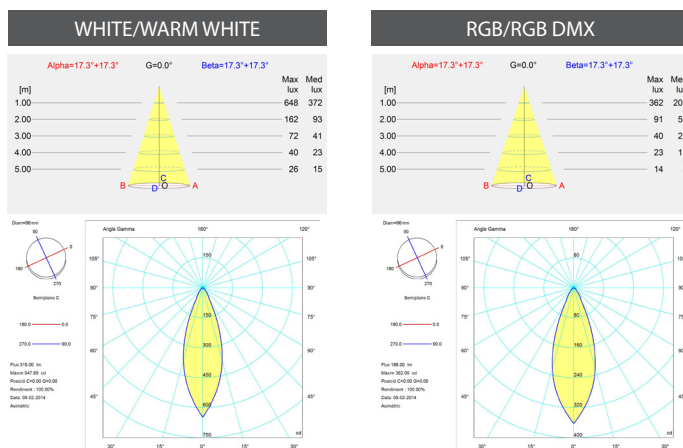

52128	52129	52134	52134WW	52135	52135WW	52140	52141
FACEPLATE MATERIAL	ABS	AISI 316	ABS	ABS	AISI 316	AISI 316	ABS	AISI 316
TYPE OF LIGHT	RGB	RGB	WHITE	WARM WHITE	WHITE	WARM WHITE	RGB DMX	RGB DMX
POWER	4 W	4 W	4 W	4 W	4 W	4 W	4 W	4 W
CONSUMPTION	7 VA	7 VA	6 VA	6 VA	6 VA	6 VA	4 VA	4 VA
LUMINOUS FLUX	186 lm	186 lm	315 lm	315 lm	315 lm	315 lm	186 lm	186 lm
VOLTAGE	12 V AC	12 V AC	12 V AC	12 V AC	12 V AC	12 V AC	24 V DC	24 V DC
COLOR TEMP.	-	-	5,700 K	3,000 K	5,700 K	3,000 K	-	-
CRI >	-	-	70	80	70	80	-	-
LUMINOUS EFFICIENCY	46.5 lm/W	46.5 lm/W	78.75 lm/W	78.75 lm/W	78.75 lm/W	78.75 lm/W	46.5 lm/W	46.5 lm/W
FLUX ANGLE	35°	35°	35°	35°	35°	35°	35°	35°
LENS	Wide	Wide	Wide	Wide	Wide	Wide	Wide	Wide
THERMAL PROTECTION	Flasher	Flasher	No	No	No	No	Self-regulation	Self-regulation
ENERGY CLASS As per UE 2019/2015								
INSTALLATION IN SALT WATER	No	No	No	No	No	No	No	No
COMPATIBLE CONTROL SYSTEMS	32458, 27818, 41988, 59131, 57434	32458, 27818, 41988, 59131, 57434	ON/OFF	ON/OFF	ON/OFF	ON/OFF	52142, 74099, 74100	52142, 74099, 74100

Fluidra Connect compatible

PHOTOMETRIC MEASUREMENTS