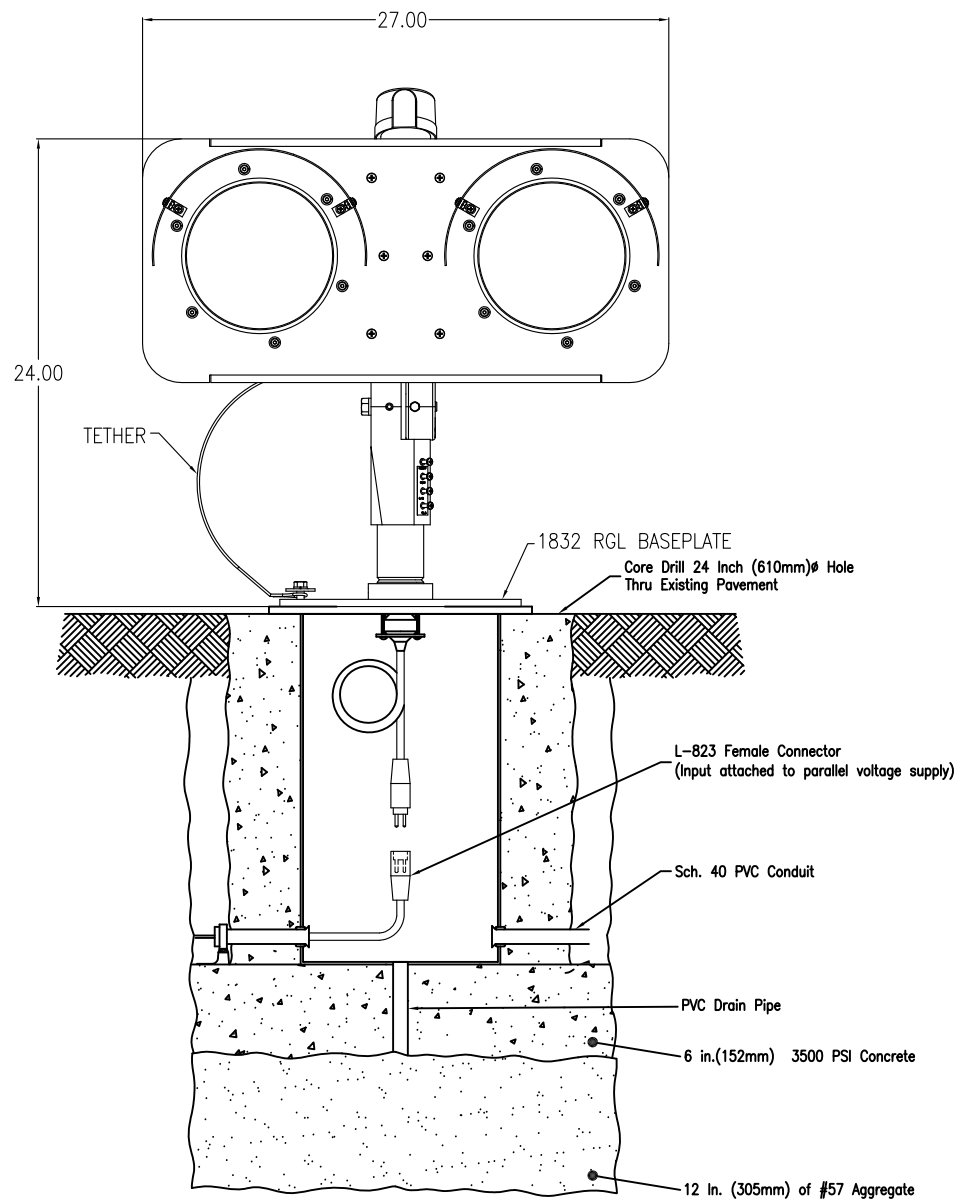

EXAMPLE OF BASE MOUNTED L-804 FIXTURE INSTALLATION  
IN EXISTING SHOULDER SECTION  
CURRENT DRIVEN (UNMONITORED)

EXAMPLE OF BASE MOUNTED L-804 FIXTURE INSTALLATION  
IN EXISTING SHOULDER SECTION  
VOLTAGE DRIVEN (UNMONITORED)

CONTROLLED COPY			
Unauthorized duplication of this document in whole or part is prohibited. Initialed in RED ink below indicates authorized copy.			
INITIAL & DATE:			
<b>ADB</b>			
ADB Airfield Solutions 977 Gahanna Parkway, Columbus, Ohio 43230 Telephone: 614-861-1304, Fax: 614-864-2069			
DRAWING TITLE: L-804 LED RUNWAY GUARD LIGHT TYPICAL INSTALLATION DETAILS			
B	3228	CHG LOGO	JLC 14APR11
A	----	PRODUCTION RELEASE	DLR 23OCT07
REV LEVEL	ECO NUMBER	REVISION DESCRIPTION	DRAWN BY REV DATE
ASSOCIATED DRAWINGS:		DRAWN BY: DLR	DRAWN DATE: 23OCT07
All information contained herein, including illustrations, specifications, and dimensions, is believed to be reliable as of the date of this publication, but is subject to change without notice. ADB reserves the right to make changes and improvements to its products and assumes no responsibility for these modifications. Any disclosure of this information is strictly prohibited except as ADB Airfield Solutions, Inc. may otherwise agree to in writing. Copyright © 2007 Dimens ADB Solutions, Inc.			DRAWING NUMBER: N/A
			SHEET NUMBER: 1 OF 1
117A0048			B