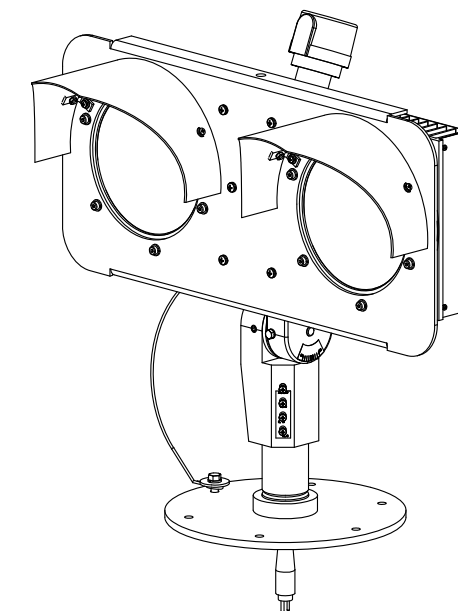

EXAMPLE OF BASE MOUNTED L-804 FIXTURE INSTALLATION  
IN EXISTING SHOULDER SECTION  
CURRENT DRIVEN (UNMONITORED)

EXAMPLE OF BASE MOUNTED L-804 FIXTURE INSTALLATION  
IN EXISTING SHOULDER SECTION  
VOLTAGE DRIVEN (UNMONITORED)

CONTROLLED COPY			
Unauthorized duplication of this document in whole or part is prohibited. Initialed in RED ink below indicates authorized copy.			
INITIAL & DATE:			
<b>ADB</b>			
ADB Airfield Solutions 977 Gahanna Parkway, Columbus, Ohio 43230 Telephone: 614-861-1304, Fax: 614-864-2069			
DRAWING TITLE: L-804 LED RUNWAY GUARD LIGHT TYPICAL INSTALLATION DETAILS			
B	3228	CHG LOGO	JLC 14APR11
A	----	PRODUCTION RELEASE	DLR 23OCT07
REV LEVEL	ECO NUMBER	REVISION DESCRIPTION	DRAWN BY REV DATE
ASSOCIATED DRAWINGS:		DRAWN BY: DLR	DRAWN DATE: 23OCT07
All information contained herein, including illustrations, specifications, and dimensions, is believed to be reliable as of the date of this publication, but is subject to change without notice. ADB reserves the right to make changes and improvements to its products and assumes no responsibility for these modifications. Any disclosure of this information is strictly prohibited except as ADB Airfield Solutions, Inc. may otherwise agree to in writing. Copyright © 2007 Dimens ADB Solutions, Inc.			DRAWING NUMBER: N/A
			SHEET NUMBER: 1 OF 1
117A0048			B