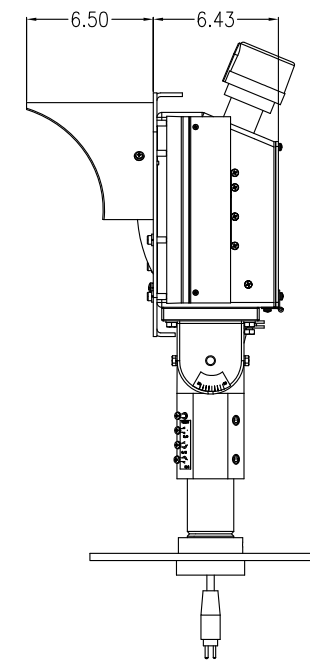

EXAMPLE OF BASE MOUNTED L-804 FIXTURE INSTALLATION  
IN EXISTING SHOULDER SECTION  
CURRENT DRIVEN (UNMONITORED)

EXAMPLE OF BASE MOUNTED L-804 FIXTURE INSTALLATION  
IN EXISTING SHOULDER SECTION  
VOLTAGE DRIVEN (UNMONITORED)

CONTROLLED COPY			
Unauthorized duplication of this document in whole or part is prohibited. Initialed in RED ink below indicates authorized copy.			
INITIAL & DATE:			
<b>ADB</b>			
ADB Airfield Solutions 977 Gahanna Parkway, Columbus, Ohio 43230 Telephone: 614-861-1304, Fax: 614-864-2069			
DRAWING TITLE: L-804 LED RUNWAY GUARD LIGHT TYPICAL INSTALLATION DETAILS			
B	3228	CHG LOGO	JLC 14APR11
A	----	PRODUCTION RELEASE	DLR 23OCT07
REV LEVEL	ECO NUMBER	REVISION DESCRIPTION	DRAWN BY REV DATE
ASSOCIATED DRAWINGS:		DRAWN BY: DLR	DRAWN DATE: 23OCT07
All information contained herein, including illustrations, specifications, and dimensions, is believed to be reliable as of the date of this publication, but is subject to change without notice. ADB reserves the right to make changes and improvements to its products and assumes no responsibility for these modifications. Any disclosure of this information is strictly prohibited except as ADB Airfield Solutions, Inc. may otherwise agree to in writing. Copyright © 2007 Dimens ADB Solutions, Inc.			DRAWING NUMBER: N/A
			SHEET NUMBER: 1 OF 1
117A0048			B