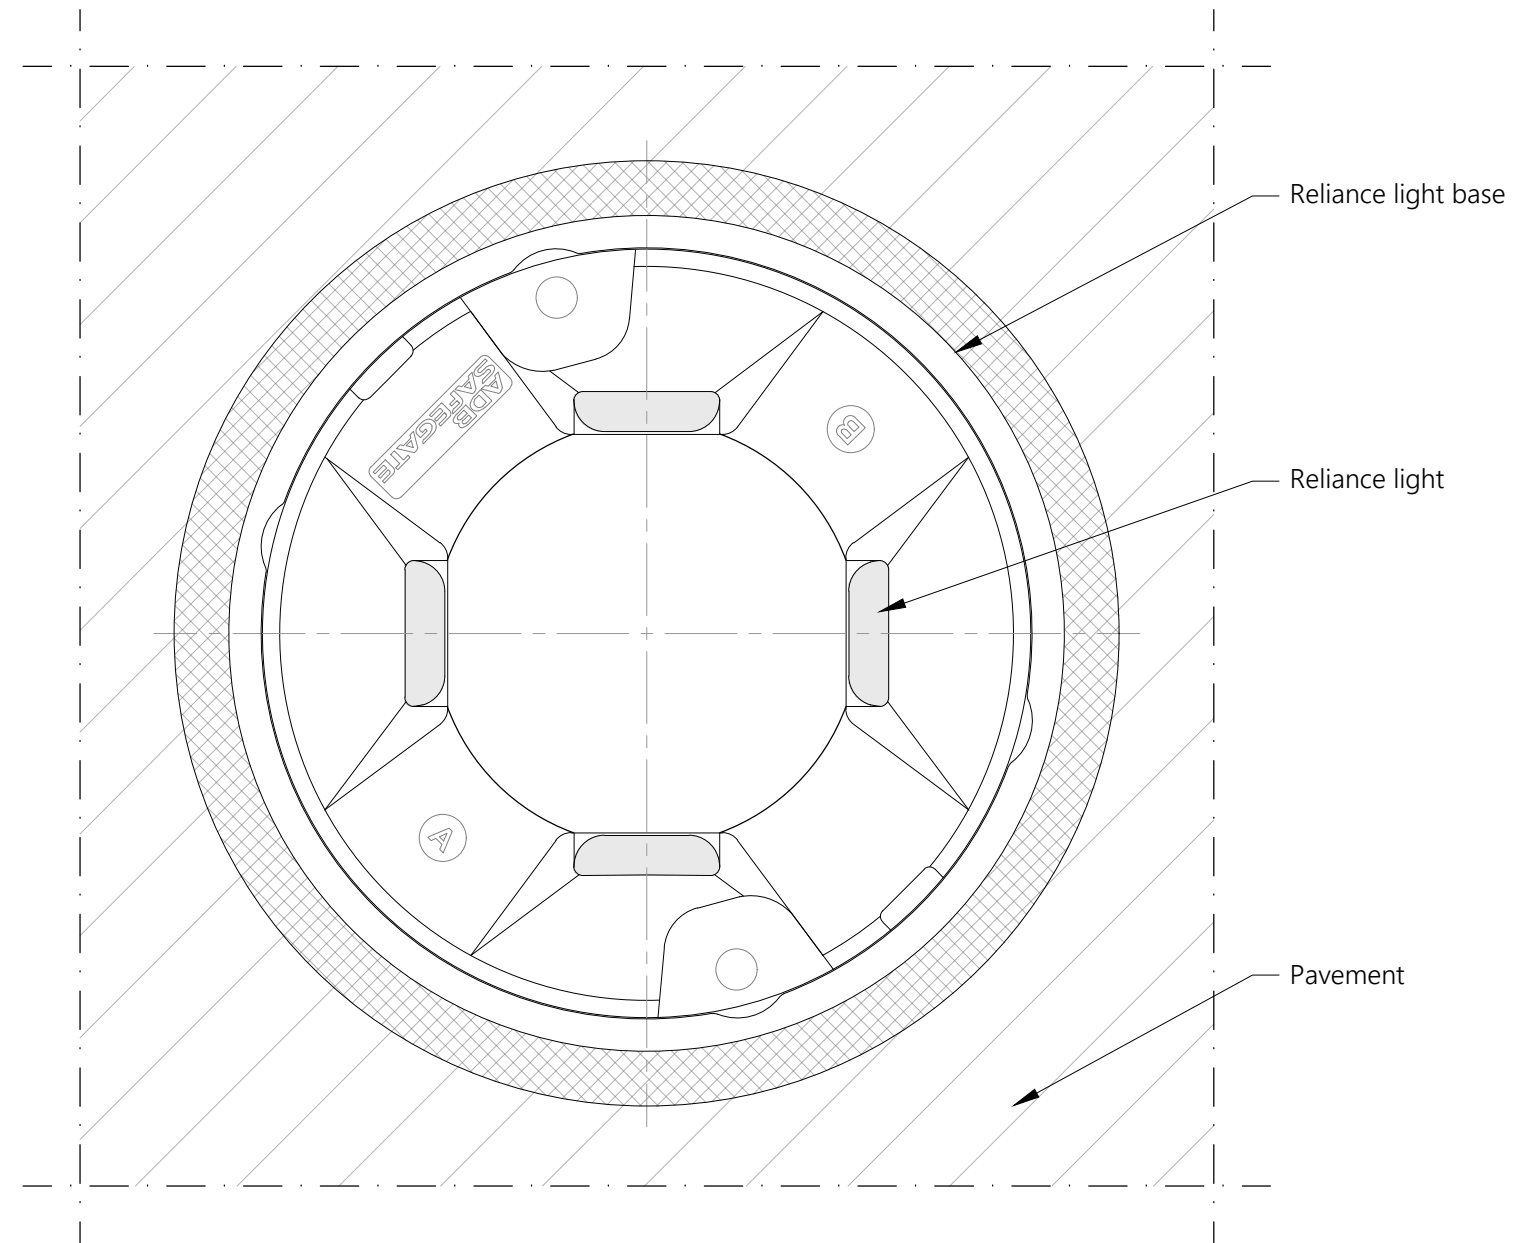

SECTION
 RELIANCE 8" INSET OMNIDIRECTIONAL 4 windows
 Scale 1/5

TOP VIEW
 RELIANCE 8" INSET OMNIDIRECTIONAL 4 windows
 Scale 1/2

NOTES:

1. This drawing shows general installation details related to ADB Safegate products and is for information only, not for construction. The designer must verify compliance of design with local standards and varying characteristics for each unique airfield project.
2. Pavement types and dimensions shown are only indicative. Installation details may vary depending on project specific pavement types and dimensions.
3. Please refer to product installation manual for installation process details.
4. ADB Safegate waives its liability for wrongful use of the information.

RELIANCE LIGHT
 8 inch / 4 Windows
 INSET OMNIDIRECTIONAL
 TYPICAL INSTALLATION DETAILS

SCALE: AS SHOWN
 DRAWN BY: EK
 DATE: 24/02/2022

UNIT: mm
 CHECKED BY: TH
 SHEET: 1-1

ADBSG-A-AGL-RELIANCE-I-8IN-OMNI