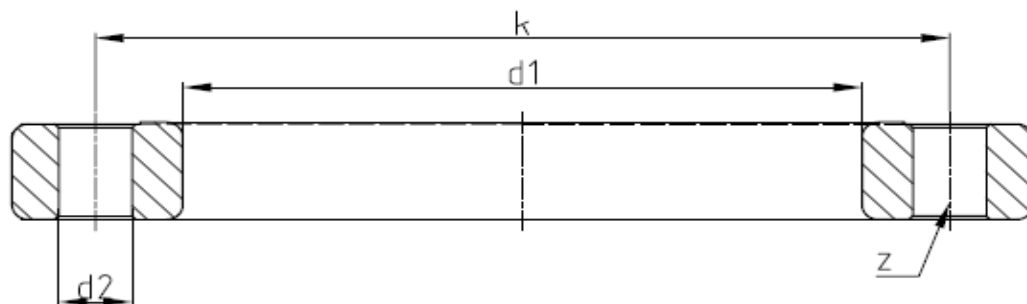

Dimensjonstabell for Aquatherm Rør og flenser DIN PN 10/16

aquatherm green pipe

Green pipe	Rør				Flens PN10/16			
SDR	Utvendig dimensjon (d1)	Godstykkelse	Innvendig dimensjon	DN	DN	k	d2	Boltantall (z)
7,4	20mm	2,8mm	14,4mm	DN 15	-	-	-	-
7,4	25mm	3,5mm	18,0mm	DN 20	-	-	-	-
9	32mm	3,6mm	24,8mm	DN 25	DN 25	85mm	14mm	4
9	40mm	4,5mm	31,0mm	DN 32	DN 25	85mm	18mm	4
9	50mm	5,6mm	38,8mm	DN 40	DN 32	100mm	18mm	4
9	63mm	7,1mm	48,8mm	DN 50	DN 40	110mm	18mm	4
9	75mm	8,4mm	58,2mm	-	DN 50	125mm	18mm	4
9	90mm	10,1mm	69,8mm	DN 65	DN 65	145mm	18mm	8
9	110mm	12,3mm	85,4mm	DN 80	DN 80	160mm	18mm	8
9	125mm	14,0mm	97,0mm	DN 100	DN 100	180mm	18mm	8

aquatherm blue pipe

SDR	Rør				Flens PN10/16			
	Utvendig dimensjon (d1)	Godstykkelse	Innvendig dimensjon	DN	DN	k	d2	Boltantall (z)
7,4	20mm	2,8mm	14,4mm	DN 15	-	-	-	-
7,4	25mm	3,5mm	18,0mm	DN 20	-	-	-	-
7,4	32mm OT	4,4mm	23,2mm	DN 20	DN 25	85mm	14mm	4
11	32mm	2,9mm	26,2mm	DN 25	DN 25	85mm	14mm	4
11	40mm	3,7mm	32,6mm	DN 32	DN 32	100mm	18mm	4
11	50mm	4,6mm	40,8mm	DN 40	DN 40	110mm	18mm	4
11	63mm	5,8mm	51,4mm	DN 50	DN 50	125mm	18mm	4
11	75mm	6,8mm	61,4mm	DN 65	DN 65	145mm	18mm	4
11	90mm	8,2mm	73,6mm	DN 80	DN 80	160mm	18mm	8
11	110mm	10,0mm	90,0mm	-	DN 100	180mm	18mm	8
11	125mm	11,4mm	102,2mm	DN 100	DN 125	210mm	18mm	8
11	160mm	14,6mm	130,8mm	DN 125	DN 150	240mm	22mm	8
11	200mm	18,2mm	163,6mm	DN 150	DN 200	295mm	22mm	8
11	250mm	22,7mm	204,6mm	DN 200	DN 250	350mm	22mm	12
17,6	160mm	9,1mm	141,8mm	DN 150	DN 150	240mm	22mm	8
17,6	200mm	11,4mm	177,2mm	DN 200	DN 200	295mm	22mm	8
17,6	250mm	14,2mm	221,6mm	DN 250	DN 250	350mm	22mm	12