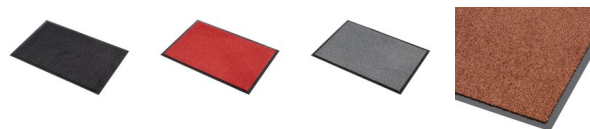

185 Essence™

Brown is being discontinued once stock is depleted. High absorption functional entrance mat

Dust Control Matting - Carpet Mats 185 Essence™

Affordable yet very functional with a high water absorption capacity of over 4 litres per square meter. This product is the perfect solution to fit any budget while providing a quality entrance matting solution.

- Low profile allows foot, cart and wheelchair traffic to move easily over the mat
- Vinyl backing is moisture resistant and slip resistant
- Tufted cut pile carpet made of 100% polyamide 6.0 yarns

Recommended use

- Indoor
- For placement inside entrances of schools, offices, shops
- Medium traffic

Colors:

- Black
- Dark Grey
- Red

Sizes:

- 120cm x 180cm
- 60cm x 90cm
- 90cm x 120cm
- 90cm x 150cm
- 120cm x linm
- 180cm x linm
- 90cm x linm
- 120cm x 18.3m
- 180cm x 18.3m
- 90cm x 18.3m

Accessories:

- 083 Bevelled Nosing 2 mm

WATER RETENTION

CRUSH RESISTANCE

RATING DUST CONTROL

Dust Control Matting - Carpet Mats Essence™

General

Brand	Notrax
Category	Carpet Mats
Product Number	185
Product Family	Industrial & Commercial Matting
Product Group	Dust Control Matting
Product Name	Essence™
Recommended use	For placement inside entrances of schools, offices, shops
Shipping Location	Barendrecht 2992SB, The Netherlands
Type	Indoor - Loose Lay Carpet Mats Functional
Update trigger	20210310-1301
Usage Intensity	Medium traffic