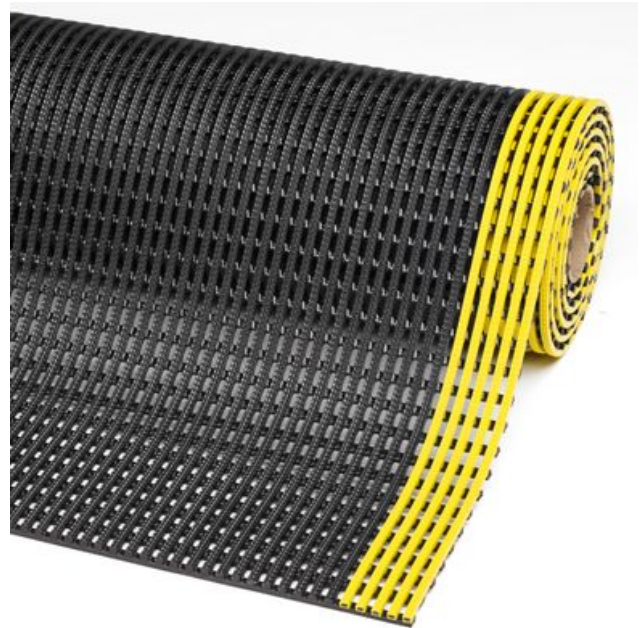

537 Flexdek™

Flexdek™ industrial anti-slip grid matting.

Ergonomic, Anti-fatigue & Safety Matting - Wet Areas Standalone Matting 537 Flexdek™

Industrial grade welded duckboard design that creates an elevated platform for safety and offers basic fatigue relief. Open grid mat construction provides excellent drainage of fluids in all directions.

- PVC vinyl compound resists chemicals, oil and grease
- Easy to install and relocate
- Easy to clean and requires little to no maintenance
- Suitable for heavy duty use and will not flatten over time

Recommended use

- Wet Areas
- For placement in manufacturing plants, assembly lines, picking, packing and logistics warehouses, individual work stations.
- Heavy duty

Colors:

- Black
- Black/Yellow

Sizes:

- 120cm x 10m
- 60cm x 10m
- 91cm x 10m
- 120cm x 10m
- 60cm x 10m
- 91cm x 10m

Accessories:

- 536K Akwadek™ Flexdek™ Connectors

WEAR RESISTANCE

SLIP RESISTANCE

ANTI-FATIGUE

Ergonomic, Anti-fatigue & Safety Matting - Wet Areas Standalone Matting Flexdek™